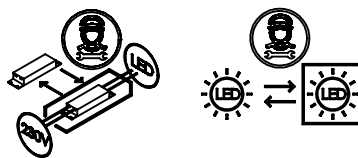

(**) Adjustable light output. (DIP is only available on on/off versions).
(**) Ställbart ljusflöde. (DIP är endast tillgänglig på tänd/släck versioner).