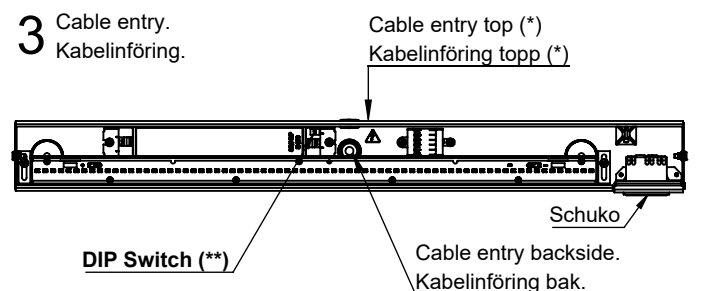

- 1** Remove luminaire front.
Ta bort armaturens front.

- 2** Install the luminaire using 2 screws (530mm c-c).
Installera armaturen med två skruvar (530 mm c-c).

- 3** Cable entry.
Kabelinföring.

Connect mains power (see page 2).
Anslut nätströmmen (se sidan 2).

CUBO D UTTAG

1/2

English

- Products marked with this symbol should not be disposed of in household waste.
- Installation/maintenance may only be performed by a qualified person.
- Disconnect mains supply before installation and maintenance.
- Do not look directly into the light source.
- If possible please avoid touching LED-modules or drivers.
- The light source and LED driver contained in this luminaire shall only be replaced by the manufacturer or his service agent or a similar qualified person.
- This product contains a light source of energy efficiency class C.

(*) If used then remove the cover plate to access the cable entry.
Ta bort täckplåten om den används för att komma åt kabelgenomföringen.

(**) Adjustable light output. (DIP is only available on on/off versions).
(**) Ställbart ljusflöde. (DIP är endast tillgänglig på tänd/släck versioner).

4 Install luminaire front.
 Installera armaturens front.

CUBO D UTTAG

2/2

Step 2 (*)

Push the mounting plate upwards, and tighten the 2 screws.
 Skjut monteringsplattan uppåt och dra åt de två skruvarna.