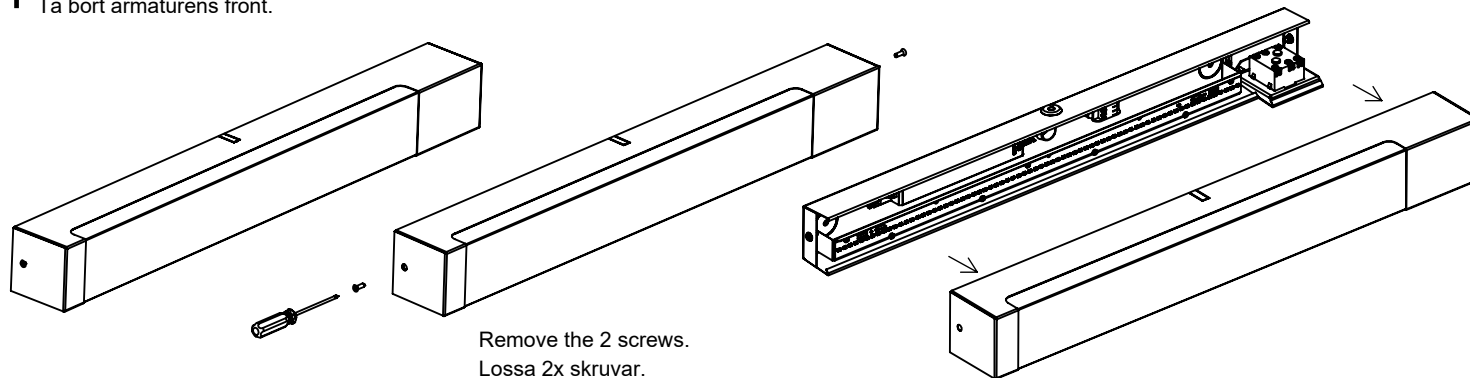

- 1** Remove luminaire front.
Ta bort armaturens front.

- 2** Install the luminaire using 2 screws (530mm c-c).
Installera armaturen med två skruvar (530 mm c-c).

- 3** Cable entry.
Kabelinföring.

Connect mains power (see page 2).
Anslut nätströmmen (se sidan 2).

CUBO D UTTAG

1/2

English

- Products marked with this symbol should not be disposed of in household waste.
- Installation/maintenance may only be performed by a qualified person.
- Disconnect mains supply before installation and maintenance.
- Do not look directly into the light source.
- If possible please avoid touching LED-modules or drivers.
- The light source and LED driver contained in this luminaire shall only be replaced by the manufacturer or his service agent or a similar qualified person.
- This product contains a light source of energy efficiency class C.

(*) If used then remove the cover plate to access the cable entry.
Ta bort täckplåten om den används för att komma åt kabelgenomföringen.

(**) Adjustable light output. (DIP is only available on on/off versions).
(**) Ställbart ljusflöde. (DIP är endast tillgänglig på tänd/släck versioner).